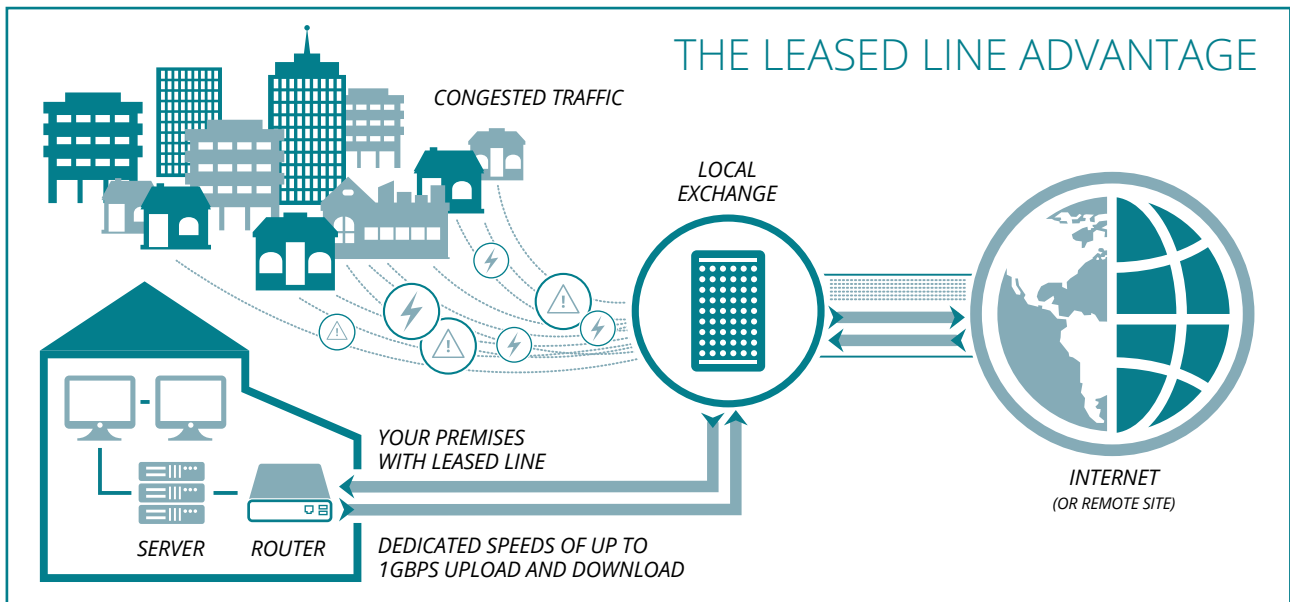

SPECIALIST CONNECTIVITY SOLUTIONS

With over 20 years experience, MacAce can provide specialist advice, installation and configuration for a range or different organisations.

MacAce has masses of experience with the education sector and can provide advice, solutions and consultation for Firewalls and Web-Filtering from all of the major players as well as cloud solutions to suit your budgets.

Leased Lines for business internet or point-to-point to connect offices. MacAce has a wealth of experience in the digital media sectors as well as providing bespoke solutions to local and national government agencies.

Solutions for shared-tenancy buildings, offices, campuses, flats and retirement homes. With vast experience in GPON, infrastructure cabling, and the latest WiFi, we're sure we can provide you with the best solution to meet your budget.